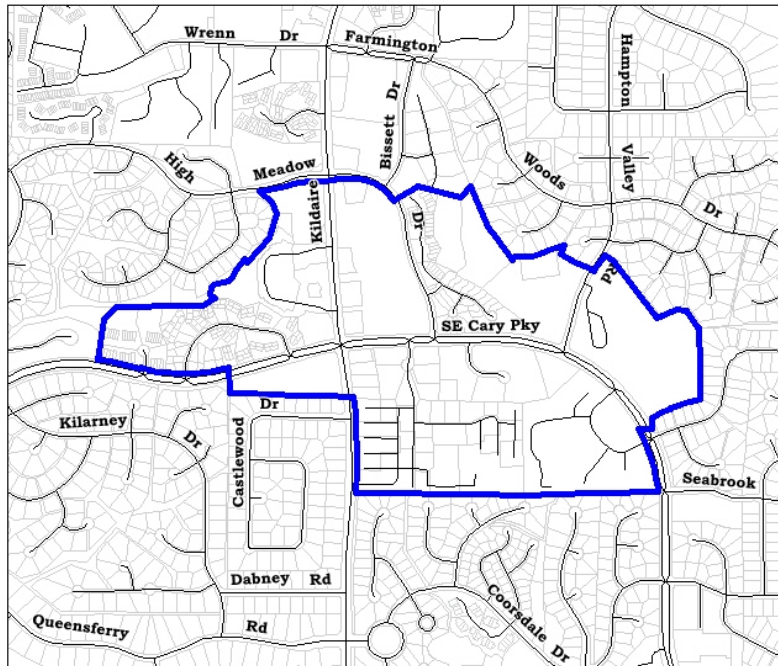

Kildaire Community Mixed Use Center

Existing Non-Residential Floor Area (SF)		Square Feet
Commercial/Retail		266,972
Office/Institutional		173,297
Total		440,269
Other (not included above)		
	Schools & Daycares	92,775
	Assisted Living Facilities	0
	Places of Worship	0
	Theatres/Cinemas	0
Total		92,775
Existing Residential Units		Units
Medium Density (MDR)		163
High Density (HDR)		371
Hotel/Motel Rooms		0
Total		534
Land Status		Acres
Vacant		4.48
Underdeveloped		0.00
Developed		163.36
Right of Way		19.38
Total		187.22