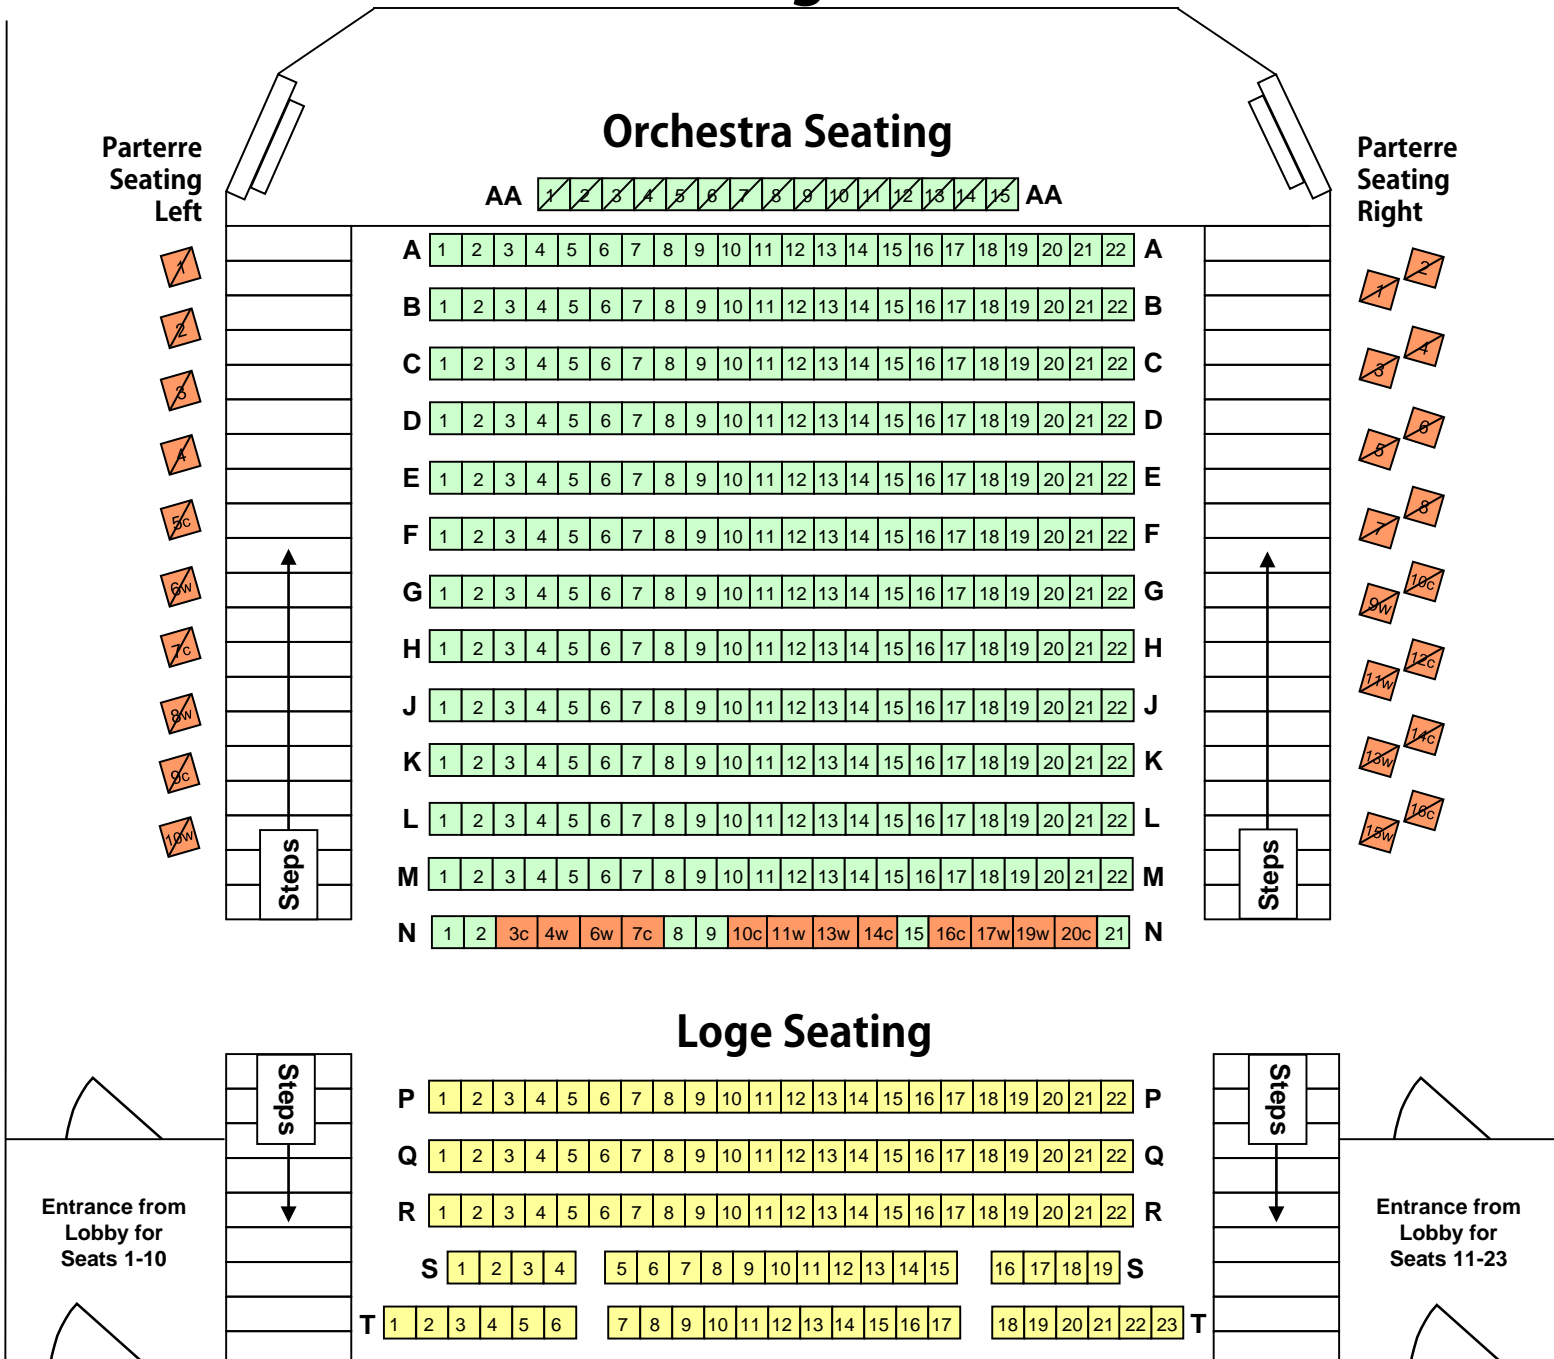

Cary Arts Center

Performance Hall Seating Chart

 **Orchestra Seating**

 **Loge Seating**

 **Parterre Seating**

  Row AA and Parterre Seating feature removable seating and may not be available for every show.

 Row N and Parterre Seating provide accessible seating options to patrons with physical or mobility needs.

Full Capacity: 431 ▪ Standard Capacity: 416 (no Row AA)

Stage

Lobby