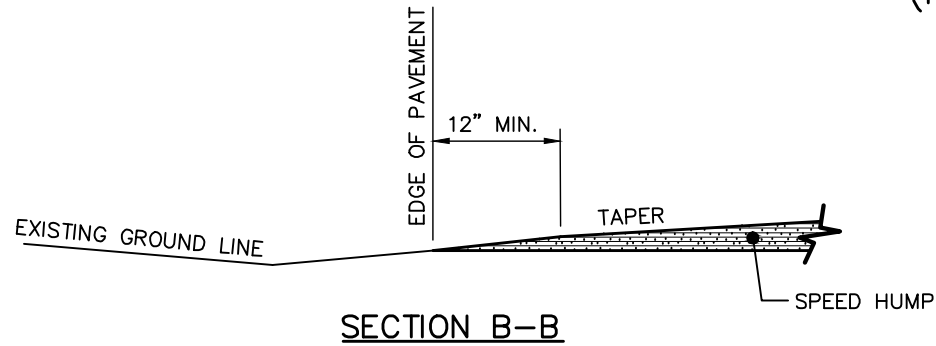

NOTE:
 FLAT-TOP SPEED HUMPS ARE FOR USE
 ON PUBLIC AND PRIVATE STREETS.

12" SOLID WHITE THERMOPLASTIC
 "SHARK'S TOOTH"

**SPEED HUMP
 (HORIZONTAL)**

**STANDARD PAVEMENT UNDULATION
 (FLAT TOP SPEED HUMP)**