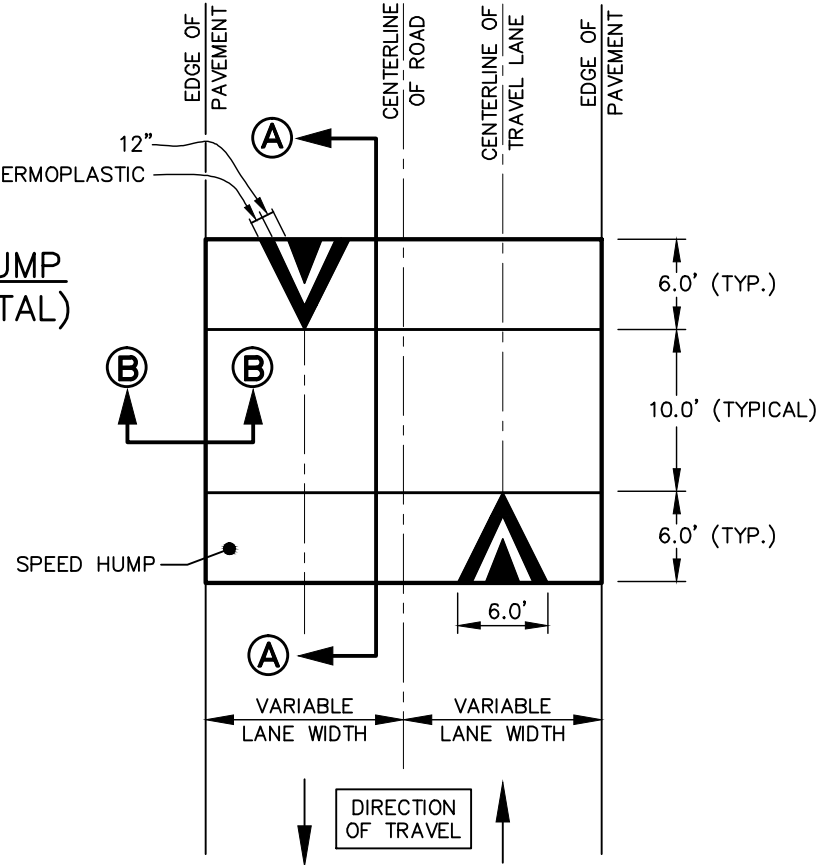

NOTE:
 FLAT-TOP SPEED HUMPS ARE FOR USE
 ON PUBLIC AND PRIVATE STREETS.

12" SOLID WHITE THERMOPLASTIC
 "SHARK'S TOOTH"

**SPEED HUMP
 (HORIZONTAL)**

**STANDARD PAVEMENT UNDULATION
 (FLAT TOP SPEED HUMP)**

EFFECTIVE: 12/10/09

DETAIL No.

03000.18
 SHEET 2 OF 3