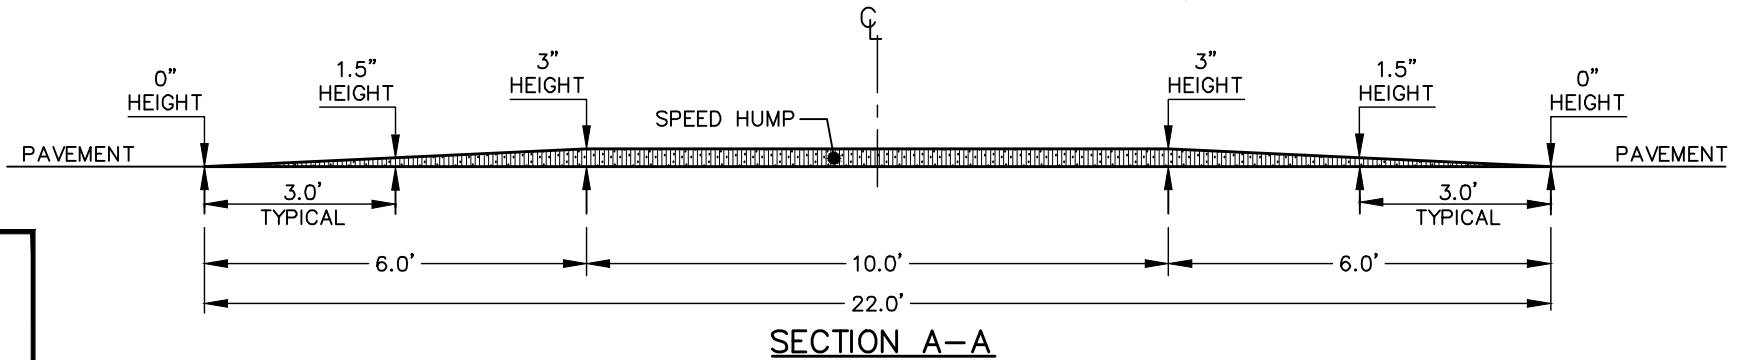

NOTE:
 FLAT-TOP SPEED HUMPS ARE FOR USE
 ON PUBLIC AND PRIVATE STREETS.

12" SOLID WHITE THERMOPLASTIC
 "SHARK'S TOOTH"

**SPEED HUMP
 (HORIZONTAL)**

**STANDARD PAVEMENT UNDULATION
 (FLAT TOP SPEED HUMP)**