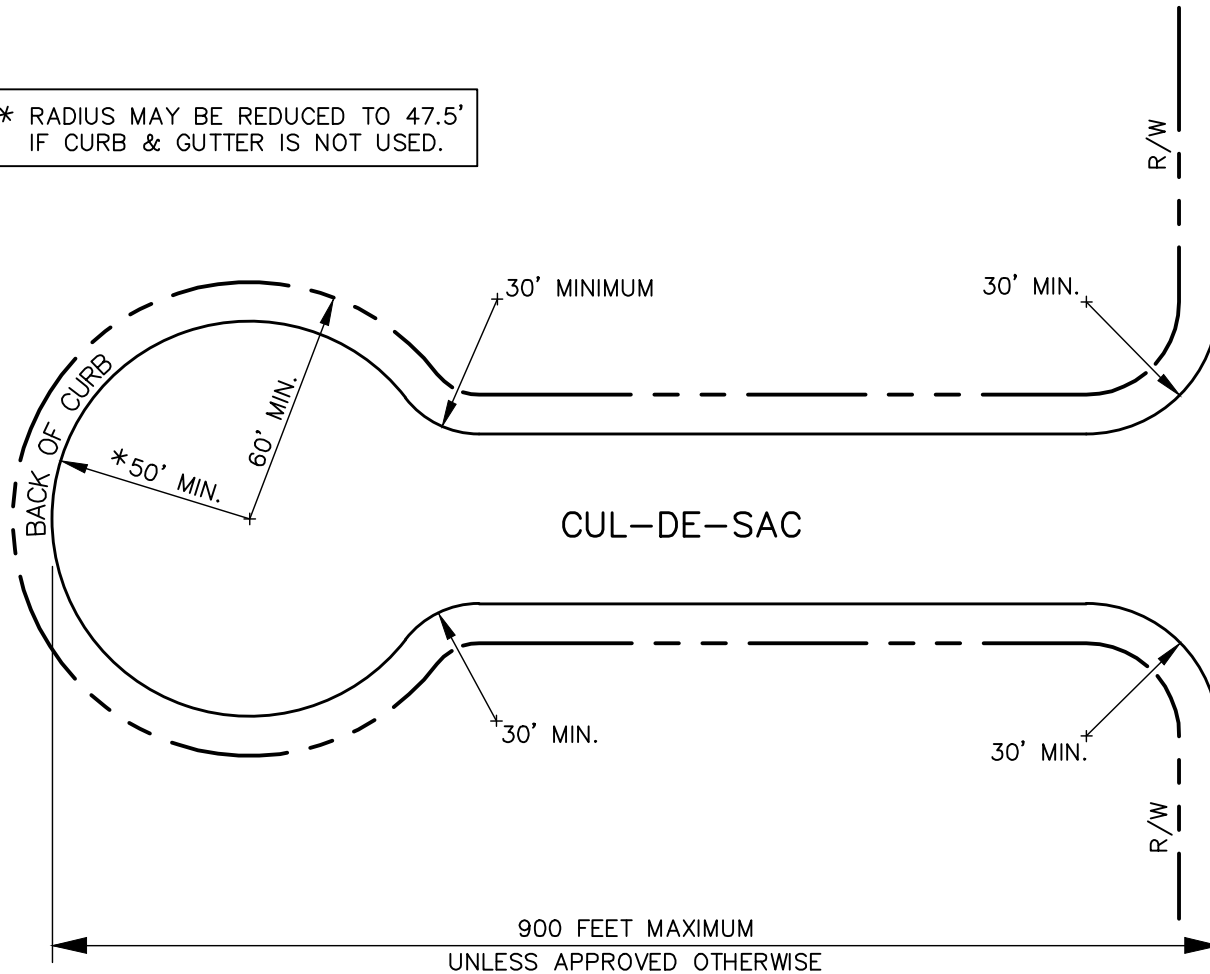

* RADIUS MAY BE REDUCED TO 47.5'
IF CURB & GUTTER IS NOT USED.

EFFECTIVE: 12/10/09

NON-RESIDENTIAL CUL-DE-SAC DIMENSIONS

DETAIL No.

03000.06

SHEET 2 OF 2