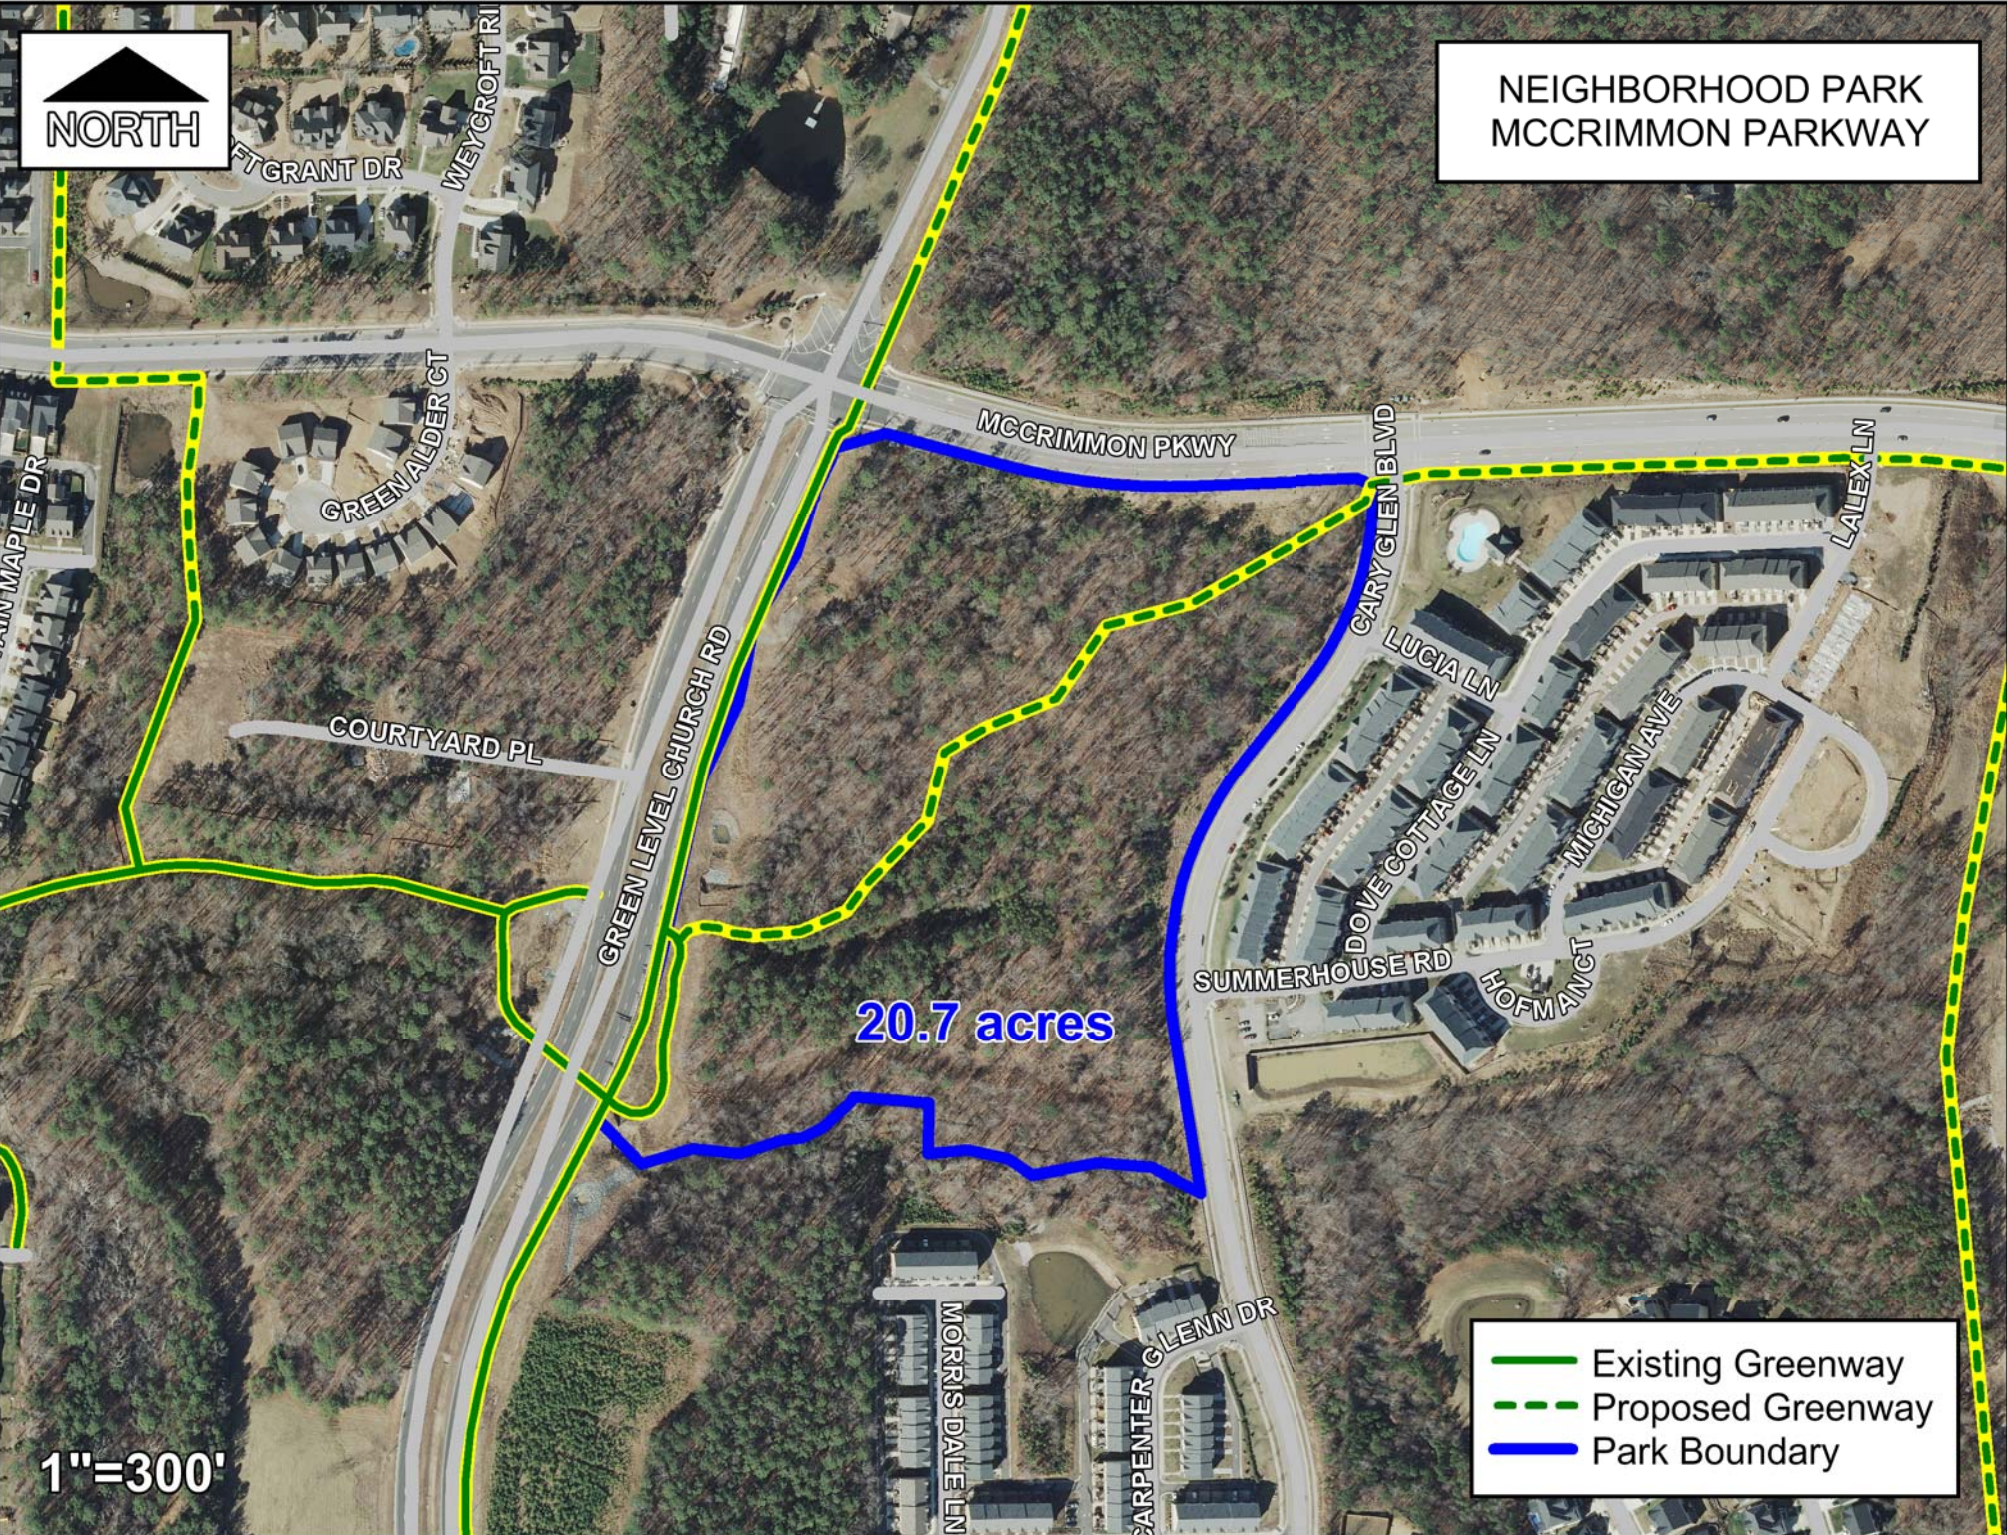

NEIGHBORHOOD PARK  
MCCRIMMON PARKWAY

20.7 acres

1"=300'

- Existing Greenway
- Proposed Greenway
- Park Boundary