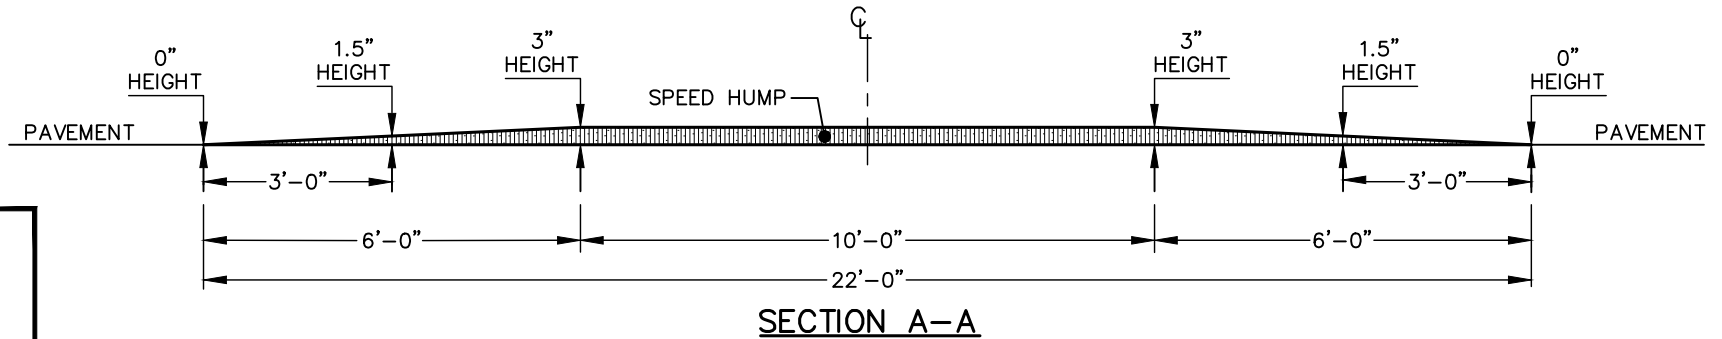

NOTE:
 FLAT-TOP SPEED HUMPS ARE FOR USE
 ON PUBLIC AND PRIVATE STREETS.

12" SOLID WHITE THERMOPLASTIC
 "SHARK'S TOOTH"

**SPEED HUMP
 (HORIZONTAL)**

EFFECTIVE: 01/05/17

**STANDARD PAVEMENT UNDULATION
 (FLAT TOP SPEED HUMP)**

DETAIL No.

03000.18

SHEET 2 OF 3