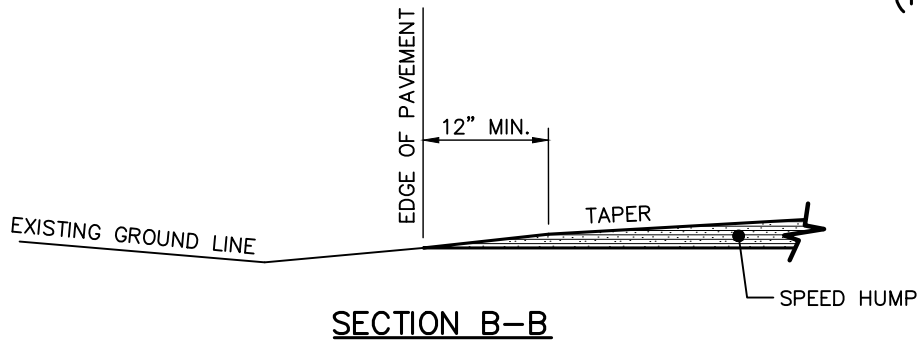

NOTE:
 FLAT-TOP SPEED HUMPS ARE FOR USE
 ON PUBLIC AND PRIVATE STREETS.

12" SOLID WHITE THERMOPLASTIC
 "SHARK'S TOOTH"

**SPEED HUMP
 (HORIZONTAL)**

EFFECTIVE: 01/05/17

**STANDARD PAVEMENT UNDULATION
 (FLAT TOP SPEED HUMP)**