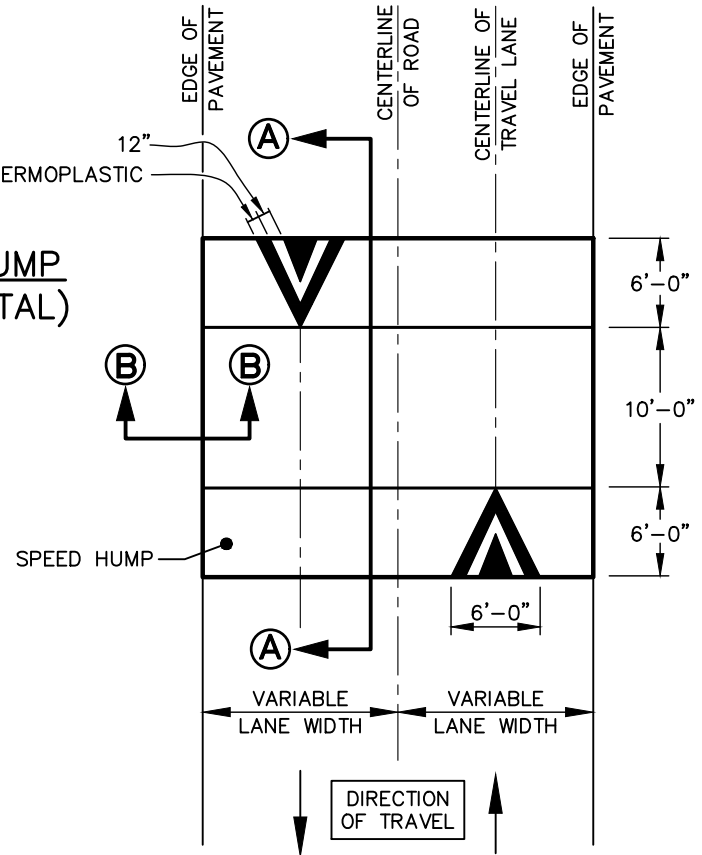

NOTE:
 FLAT-TOP SPEED HUMPS ARE FOR USE
 ON PUBLIC AND PRIVATE STREETS.

12" SOLID WHITE THERMOPLASTIC
 "SHARK'S TOOTH"

**SPEED HUMP
 (HORIZONTAL)**

EFFECTIVE: 01/05/17

**STANDARD PAVEMENT UNDULATION
 (FLAT TOP SPEED HUMP)**

DETAIL No.

03000.18

SHEET 2 OF 3