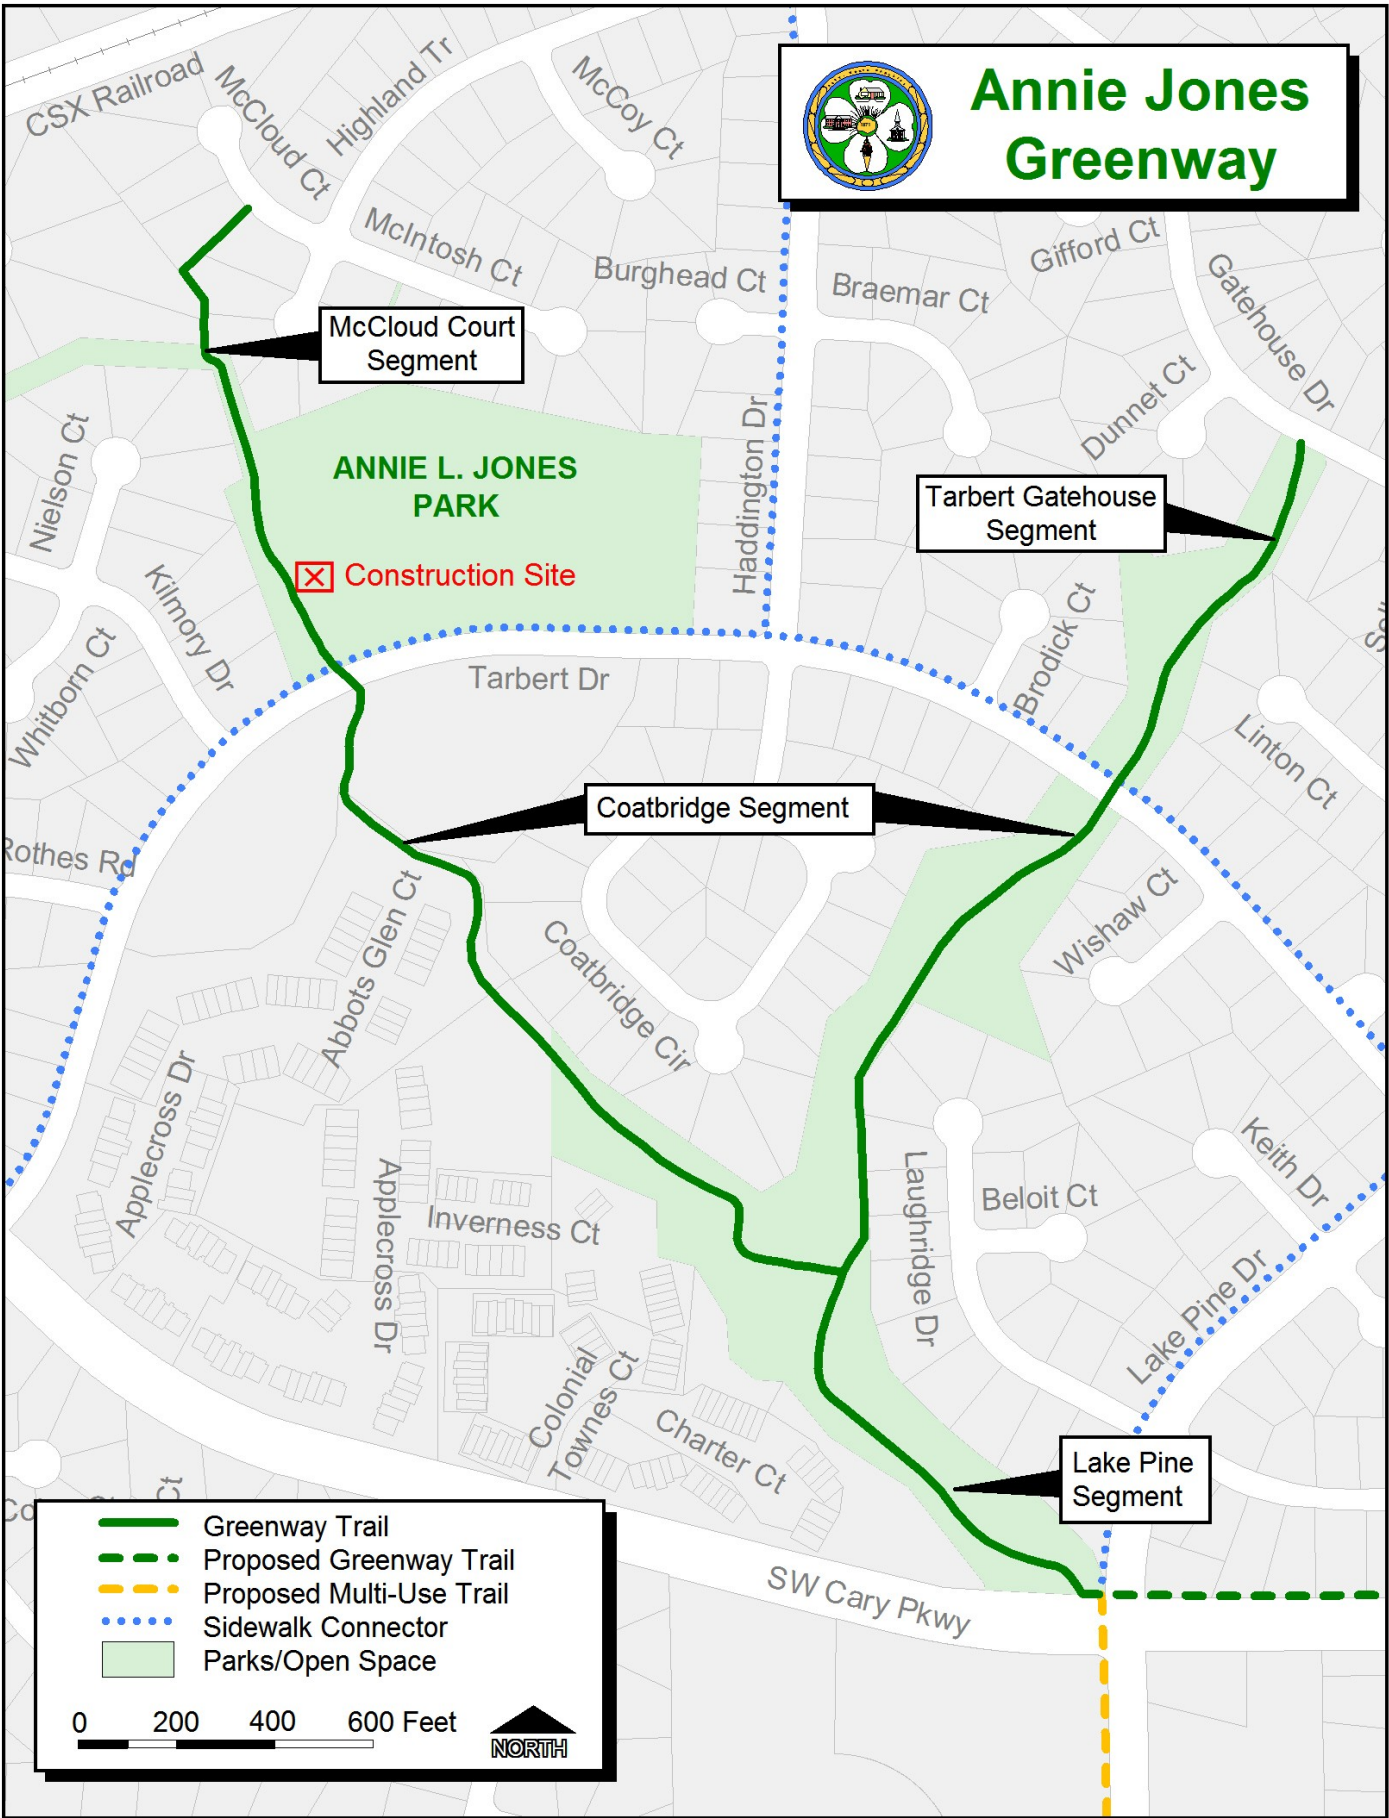

Annie Jones Greenway

McCloud Court Segment

ANNIE L. JONES PARK

Construction Site

Tarbert Gatehouse Segment

Coatbridge Segment

Lake Pine Segment

- Greenway Trail
- Proposed Greenway Trail
- Proposed Multi-Use Trail
- Sidewalk Connector
- Parks/Open Space