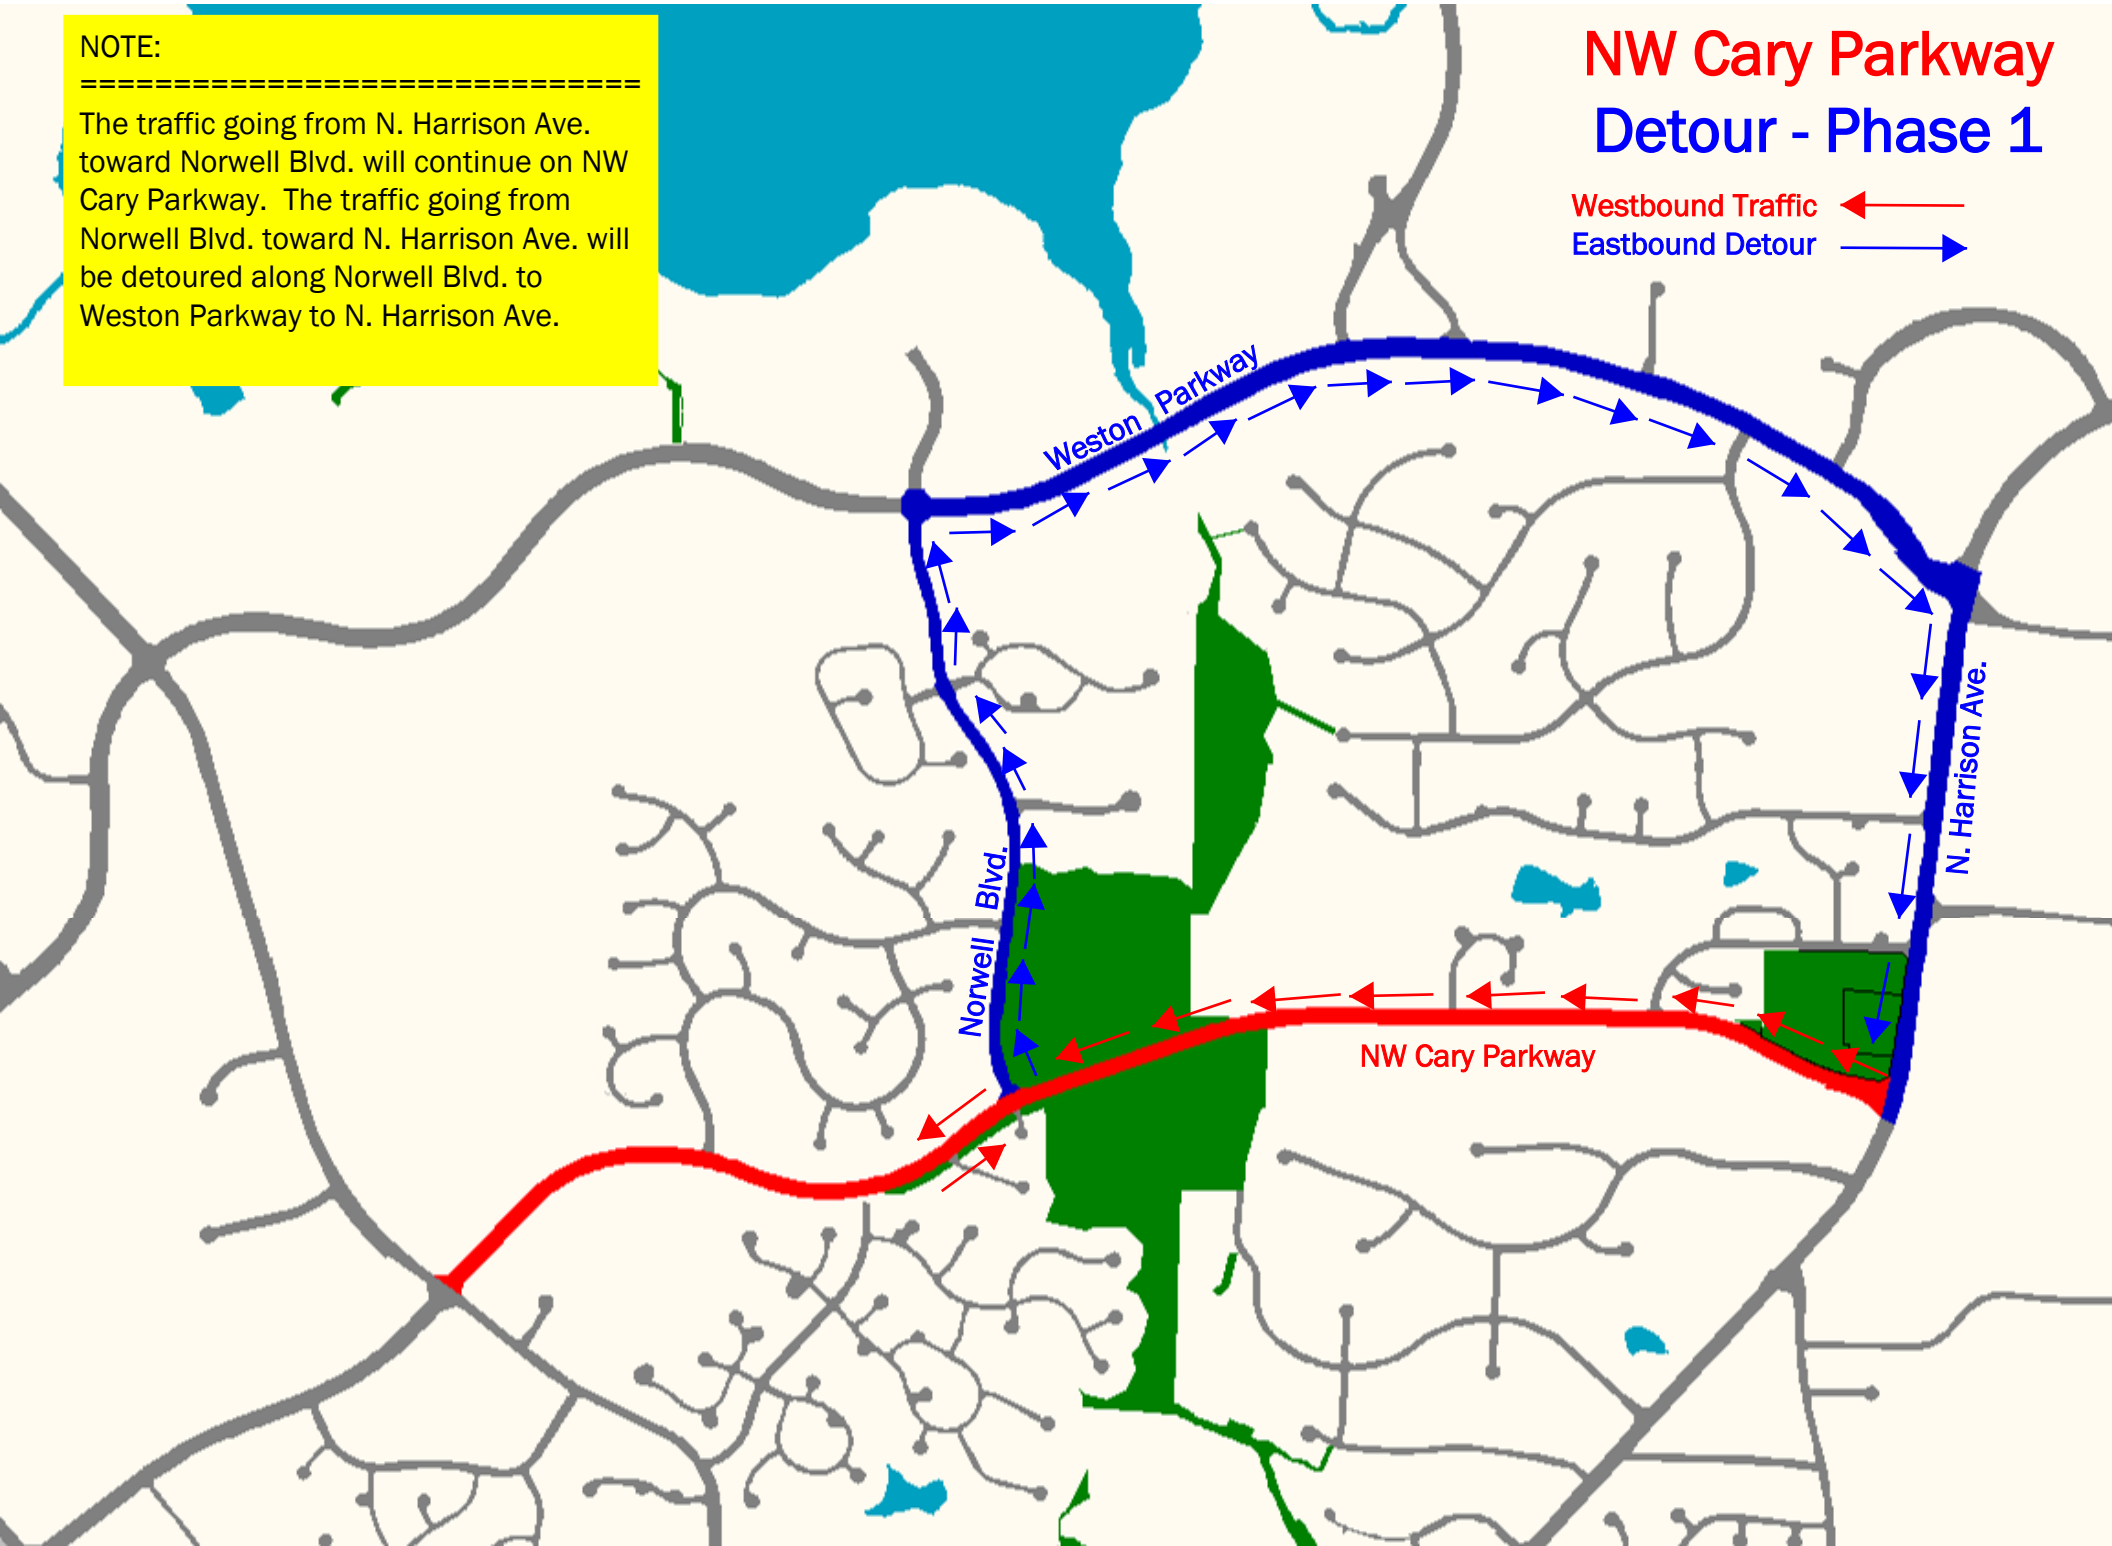

NOTE:

=====

The traffic going from N. Harrison Ave. toward Norwell Blvd. will continue on NW Cary Parkway. The traffic going from Norwell Blvd. toward N. Harrison Ave. will be detoured along Norwell Blvd. to Weston Parkway to N. Harrison Ave.

NW Cary Parkway Detour - Phase 1

Westbound Traffic ←
Eastbound Detour →

NOTE:

=====

The traffic going from Norwell Blvd. toward N. Harrison Ave. will continue on NW Cary Parkway. The traffic going from N. Harrison Ave. toward Norwell Blvd. will be detoured along N. Harrison Ave. to Weston Parkway to Norwell Blvd.

NW Cary Parkway Detour - Phase 2

Eastbound Traffic 
Westbound Detour 