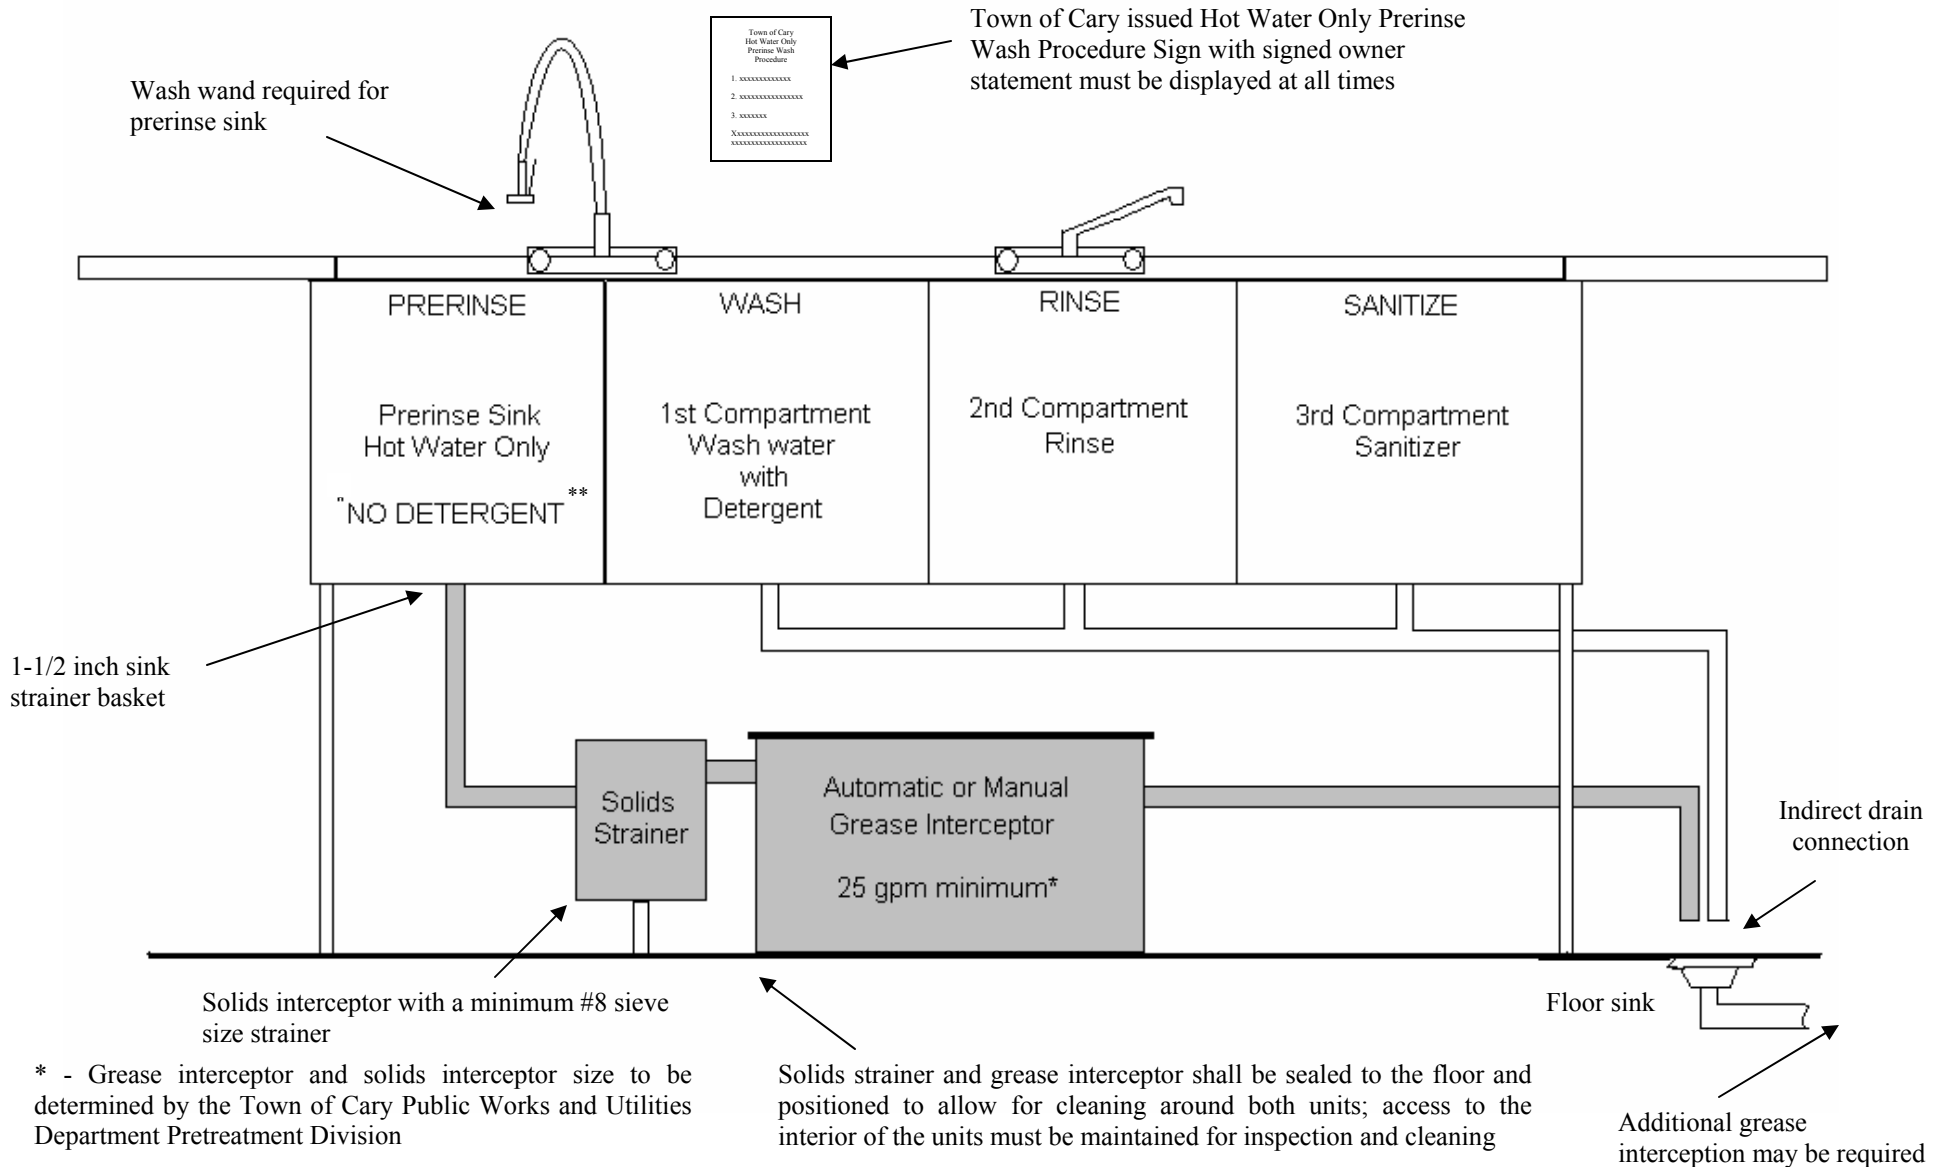

Town of Cary

Hot Water Only Prerinse Wash Procedure

On-floor

4-Compartment Sink Set-up

Town of Cary

Hot Water Only Prerinse Wash Procedure

In-floor

4-Compartment Sink Set-up