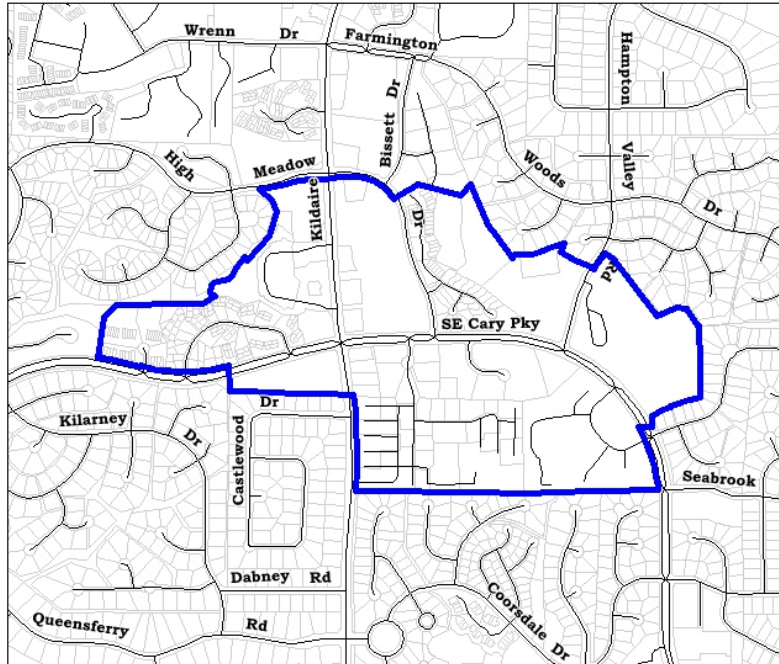

Kildaire Community Mixed Use Center

Existing Non-Residential Floor Area (SF)		Square Feet
Commercial/Retail		266,972
Office/Institutional		173,297
Total		440,269
Other (not included above)		
	Schools & Daycares	92,775
	Assisted Living Facilities	0
	Places of Worship	0
	Theatres/Cinemas	0
Total		92,775
Existing Residential Units		Units
Medium Density (MDR)		163
High Density (HDR)		371
Hotel/Motel Rooms		0
Total		534
Land Status		Acres
Vacant		4.48
Underdeveloped		0.00
Developed		163.36
Right of Way		19.38
Total		187.22