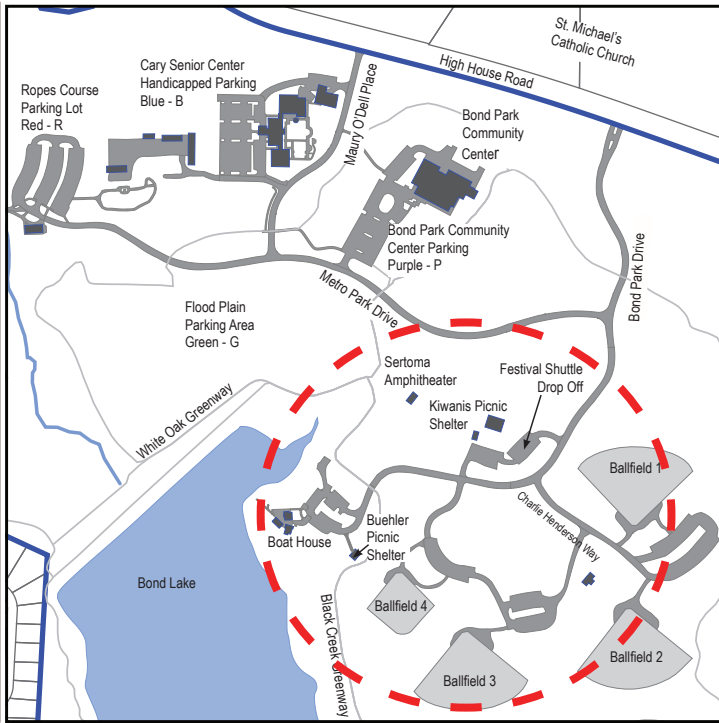

Spring Daze Arts & Crafts Festival

PARKING
Flood Plain
Green - G

Paved Path from In-Park Parking & Bond Park Community Center

- MAP KEY**
- Information
 - Shuttle Bus
 - Food
 - Restroom
 - Cultural Arts Row
 - Earth Day Area
 - ATM
 - Stage
 - Fire Truck
Police Car
 - Boat Rentals
 - Fitness Trail
FitStop
 - Cary Jaycees
Photography Exhibit