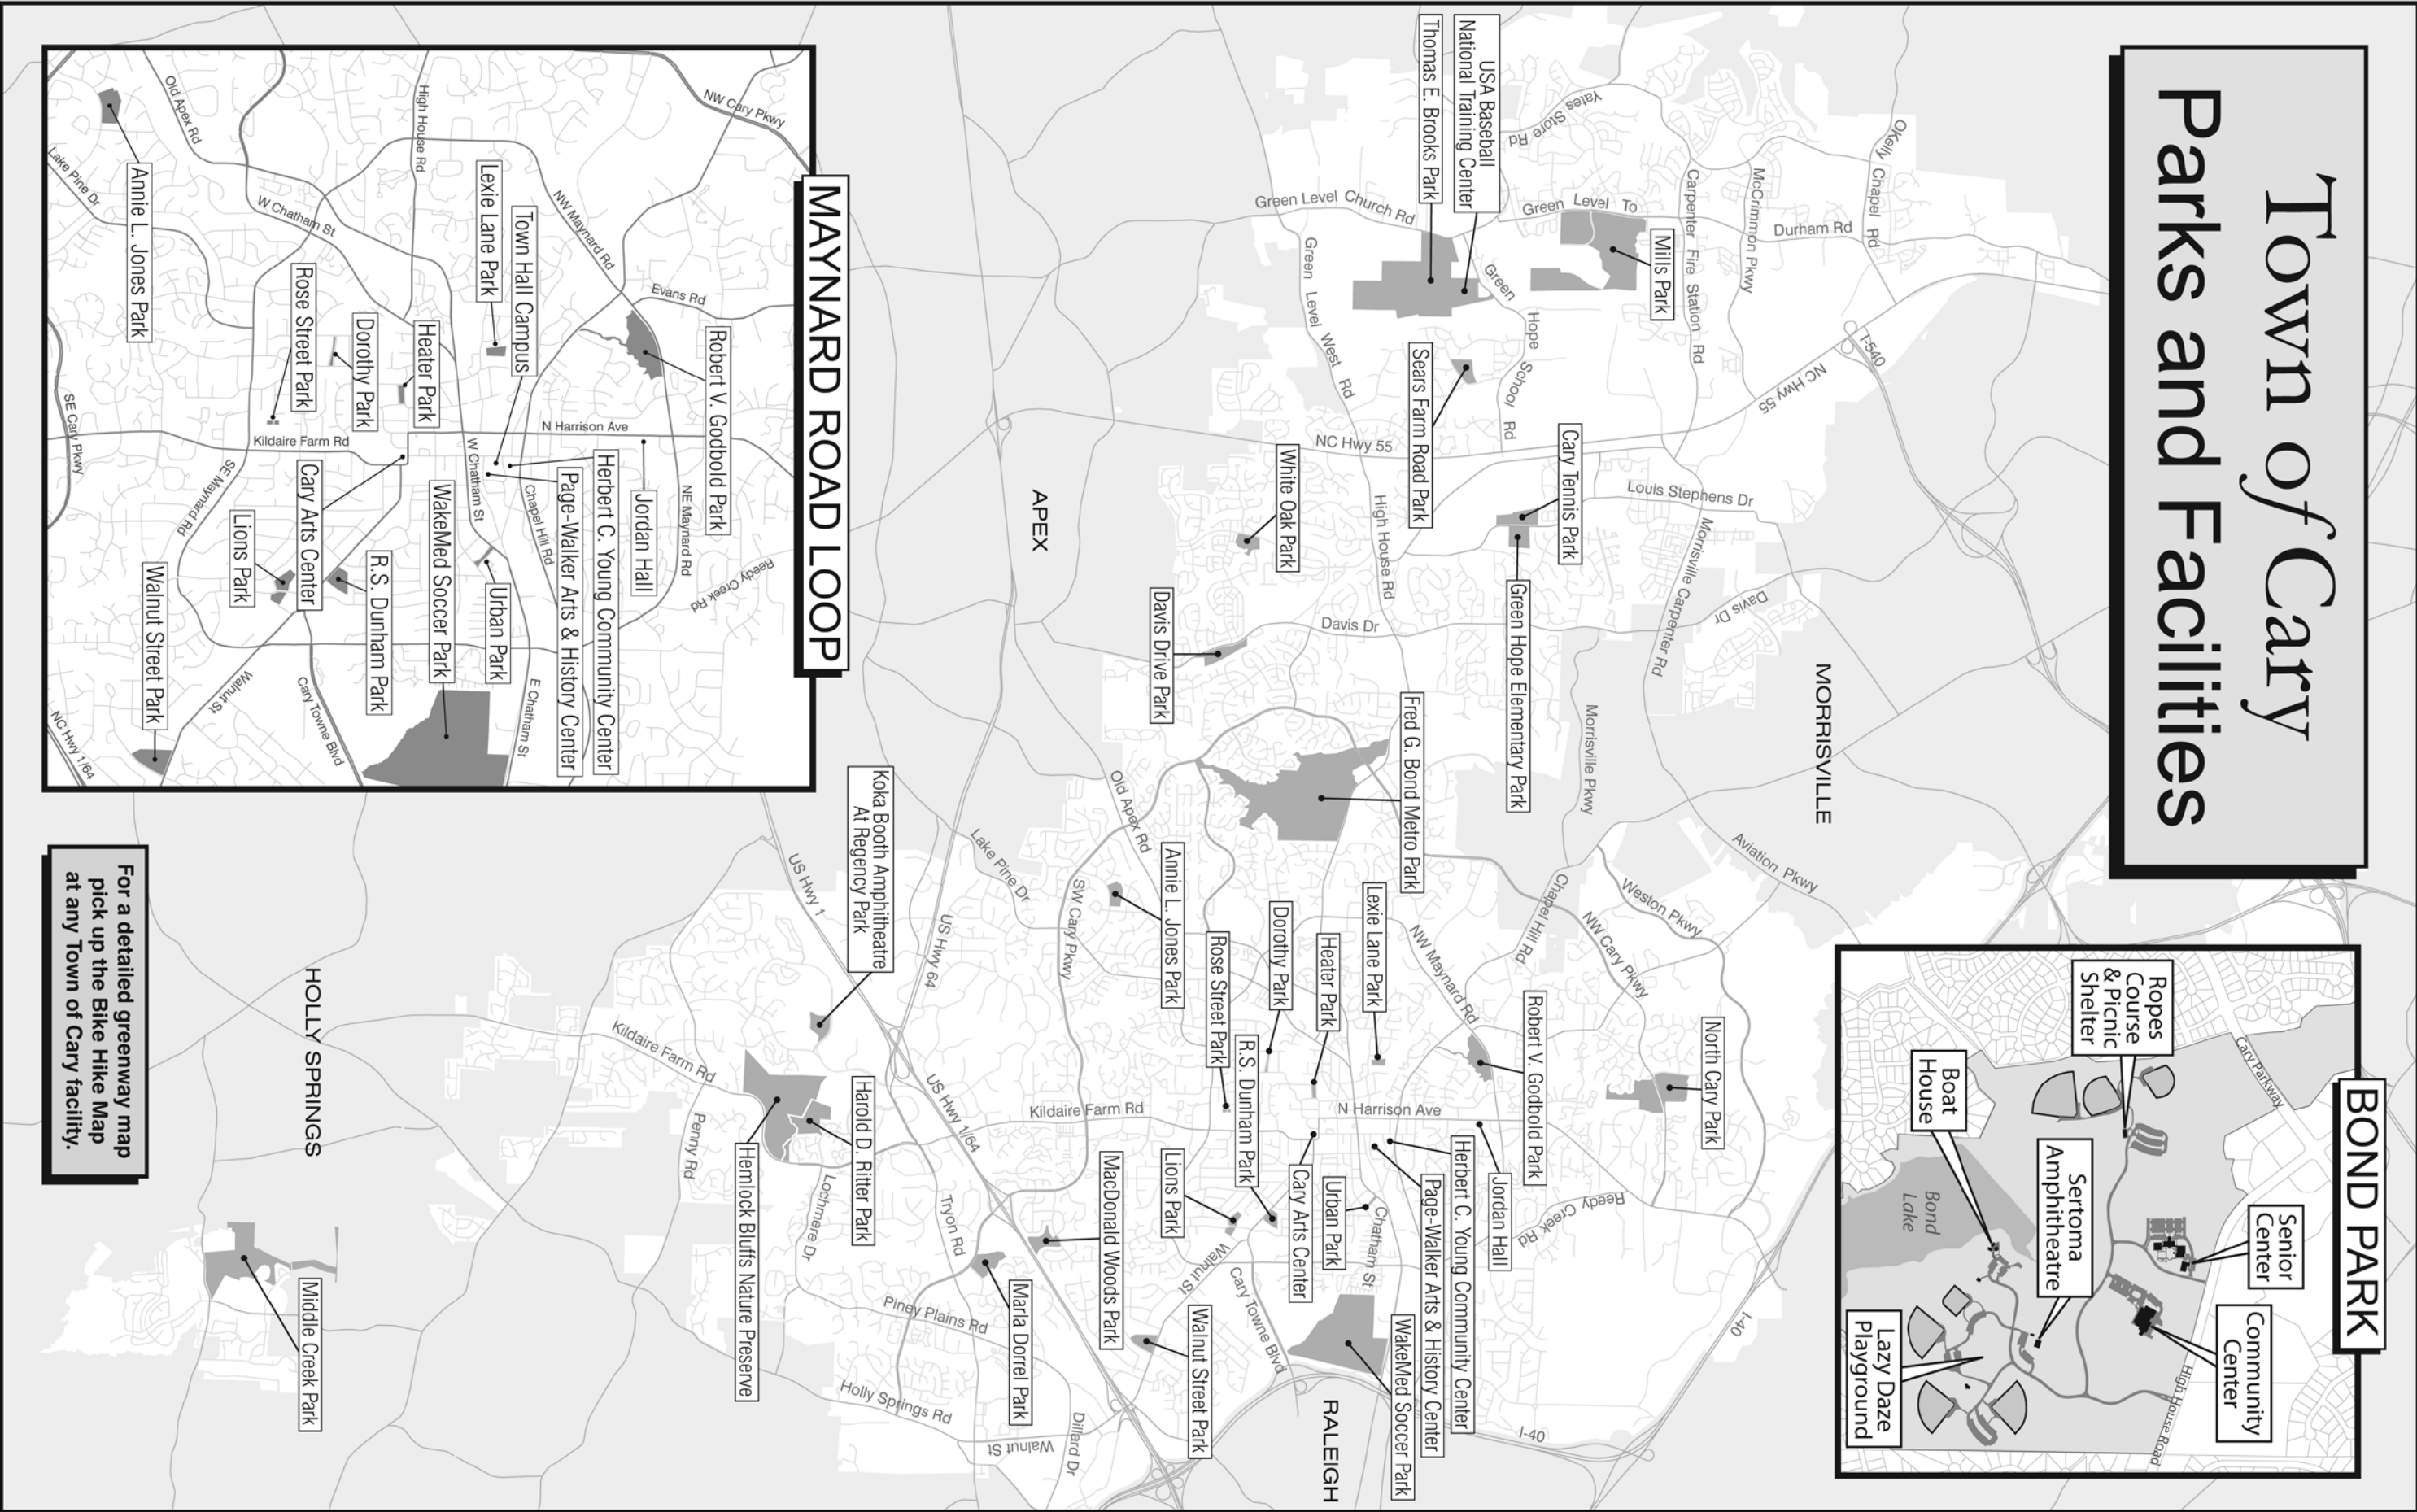

Town of Cary Parks and Facilities

BOND PARK

- Senior Center
- Community Center
- Sertoma Amphitheatre
- Ropes Course & Picnic Shelter
- Boat House
- Lazy Daze Playground

MAYNARD ROAD LOOP

- Annie L. Jones Park
- Lexie Lane Park
- Town Hall Campus
- Rose Street Park
- Dorothy Park
- Heater Park
- Robert V. Godbold Park
- Jordan Hall
- Herbert C. Young Community Center
- Page-Walker Arts & History Center
- Urban Park
- Wakemed Soccer Park
- R.S. Dunham Park
- Cary Arts Center
- Lions Park
- Walnut Street Park

For a detailed greenway map pick up the Bike Hike Map at any Town of Cary facility.

HOLLY SPRINGS

- Middle Creek Park