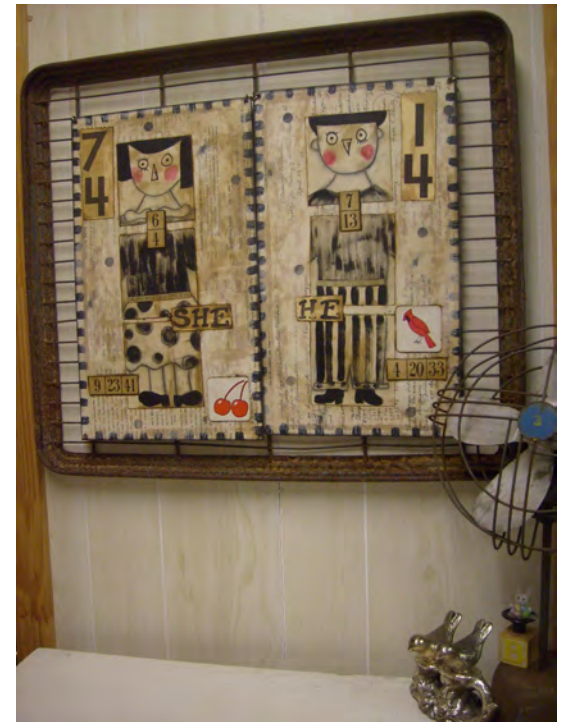

Marian Baker

Blockhead Arts

B256