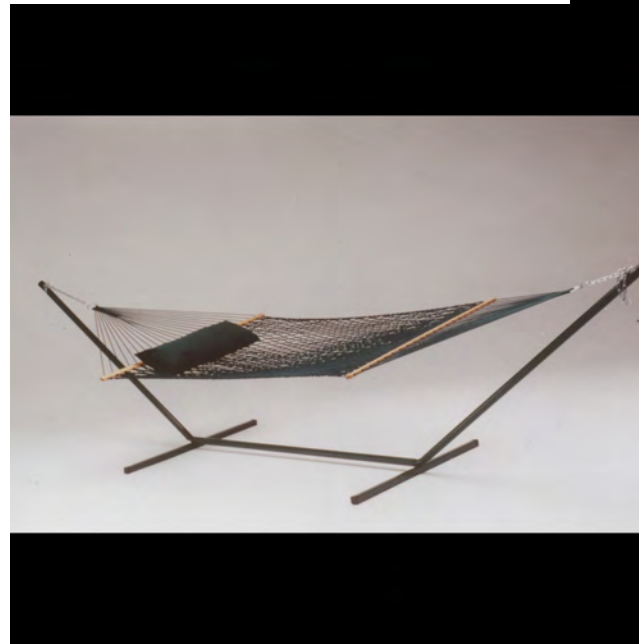

Sleepy Hollow Farm

B221

Gourd Vase w/ Sewn Seagrass Rim, Mushroom & Ammonite Fossil Accent. Tillandsia Plant

Large Gourd Vase with Tillandsia Plant accented with sewn burlap rim and natural pods.

Hand Carved, Wood Burned Oak Leaf on Gourd using leather dyes to accent the fall colors

Bruce Rosen
Mountain Wood Design
E540

Bob Rosenberger

E596

Billy Becker

Floating Leaf Tables & Hanging Chairs

A017

Chris Oaks
Twin Oaks Hammocks
D465-D466

John Speetjens
J Speetjens Inc.
B212